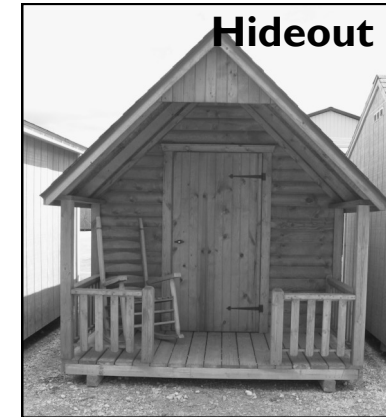

All current prices need to add 6% sales tax