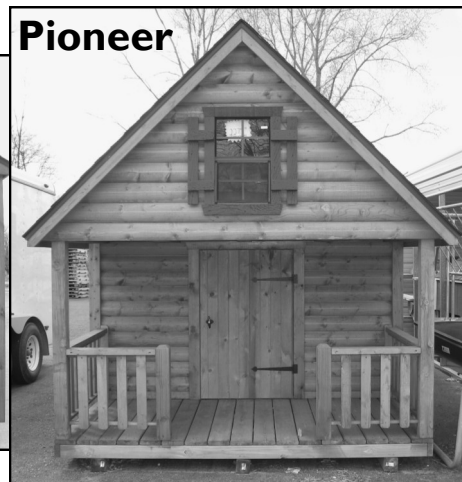

Standard 8x12x10'6" High Features:

- Pine log siding
- Architectural shingles
- 5/8" plywood floor and ceiling
- 4x4 treated runners
- 2x4 construction, 16" on center
- Adult front door
- 3 aluminum windows with safety glass and screens
- 4x4 porch
- Interior loft
- Painted shutters

***6ft. double doors
additional cost**