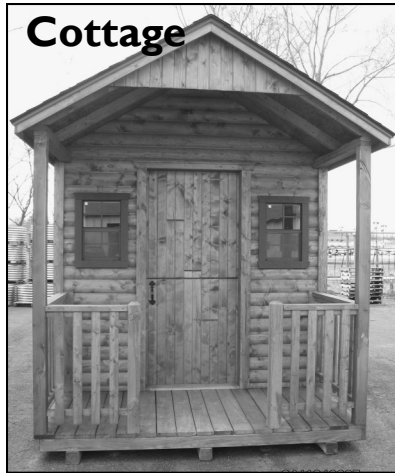

All current prices need to add 6% sales tax