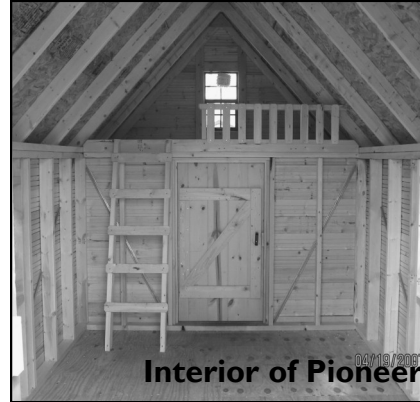

All current prices need to add 6% sales tax