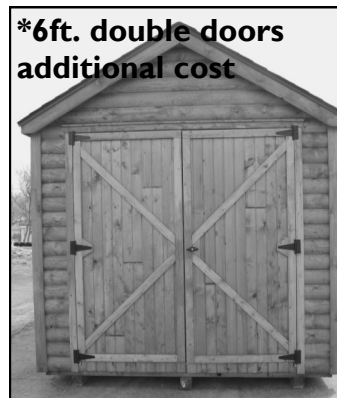

Standard 8x12x10'6" High Features:

- Pine log siding
- Architectural shingles
- 5/8" plywood floor and ceiling
- 4x4 treated runners
- 2x4 construction, 16" on center
- Child front door
- Adult end door
- 2 aluminum windows with safety glass and screens

Ph: (734) 878-3092

All current prices need to add 6% sales tax

8 x 10	\$1950.00
8 x 12	\$2265.00
8 x 14	\$2435.00
8 x 16	\$2660.00
8 x 18	\$2810.00
8 x 20	\$3000.00

8 x 10	\$2098.00
8 x 12	\$2260.00
8 x 14	\$2425.00
8 x 16	\$2610.00
8 x 18	\$2775.00
8 x 20	\$2960.00

2' porch 6 x 8	\$1550.00
2' porch 8 x 8	\$1760.00
4' porch 8 x 10	\$2000.00
4' porch 8 x 12	\$2200.00
4' porch 8 x 14	\$2410.00

Standard 8x12x10'6" High Features:

- Pine log siding
- Architectural shingles
- 5/8" plywood floor and ceiling
- 4x4 treated runners
- 2x4 construction, 16" on center
- Adult front door
- 3 aluminum windows with safety glass and screens
- 4x4 porch
- Interior loft
- Painted shutters

***6ft. double doors
additional cost**

Standard 6x8x7'6" High Features:

- 5/8" T-111 siding
- Architectural shingles
- 5/8" plywood floor and ceiling
- 4x4 treated runners
- 2x4 construction, 16" on center
- Adult front door
- 2 aluminum windows with safety glass and screens
- 2x6 porch
- Painted shutters